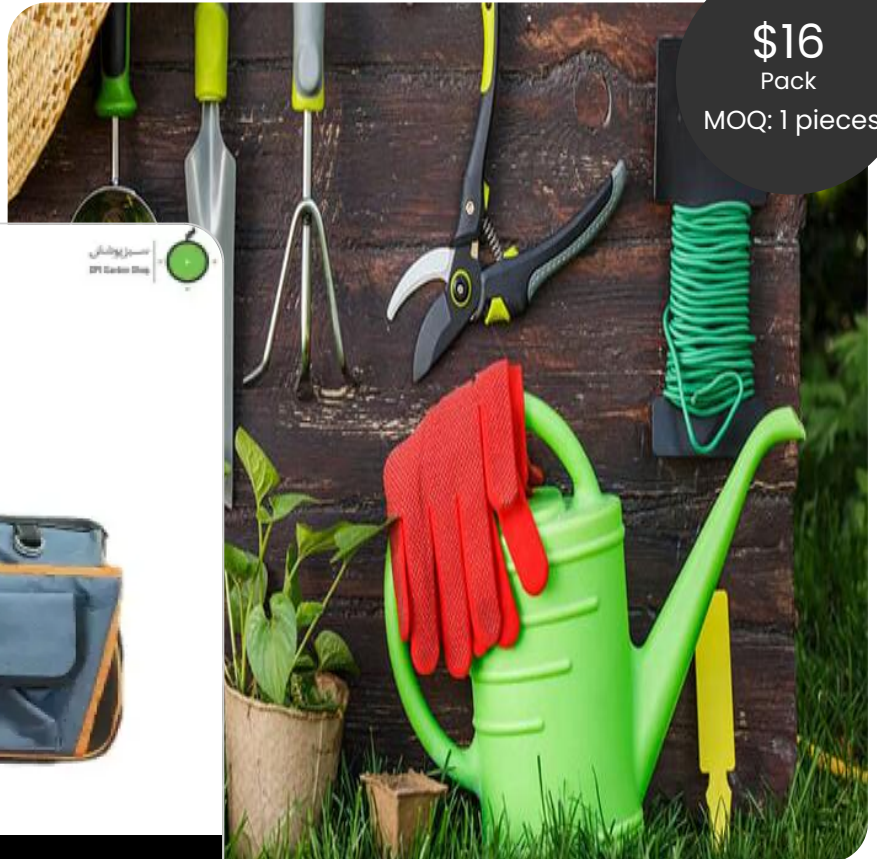

**\$28**  
Pack  
MOQ: 1 pieces

**Request for Quotation**

Categories : **Luggage & Bags**

## 50cm Light Tool Bag LB-050 | Durable Tool Storage for Bulk Export

- 50cm Light Tool Bag – Model LB-050 is a durable and export-ready tool storage solution designed for industrial, agricultural, construction, and maintenance professionals.
- Featuring a new and special design with high-quality fittings, it offers long-lasting performance and reliable us...