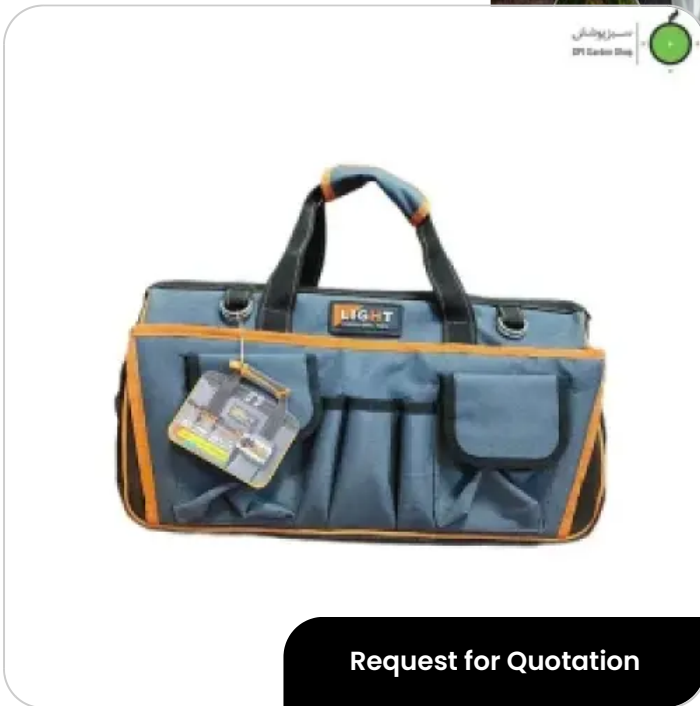

[Request for Quotation](#)

Min.Q

100

Max.Q

1000

Price

Negotiable

Store Website: [sabzpoushesh](http://sabzpoushesh.com)

Contact supplier

Chat With supplier