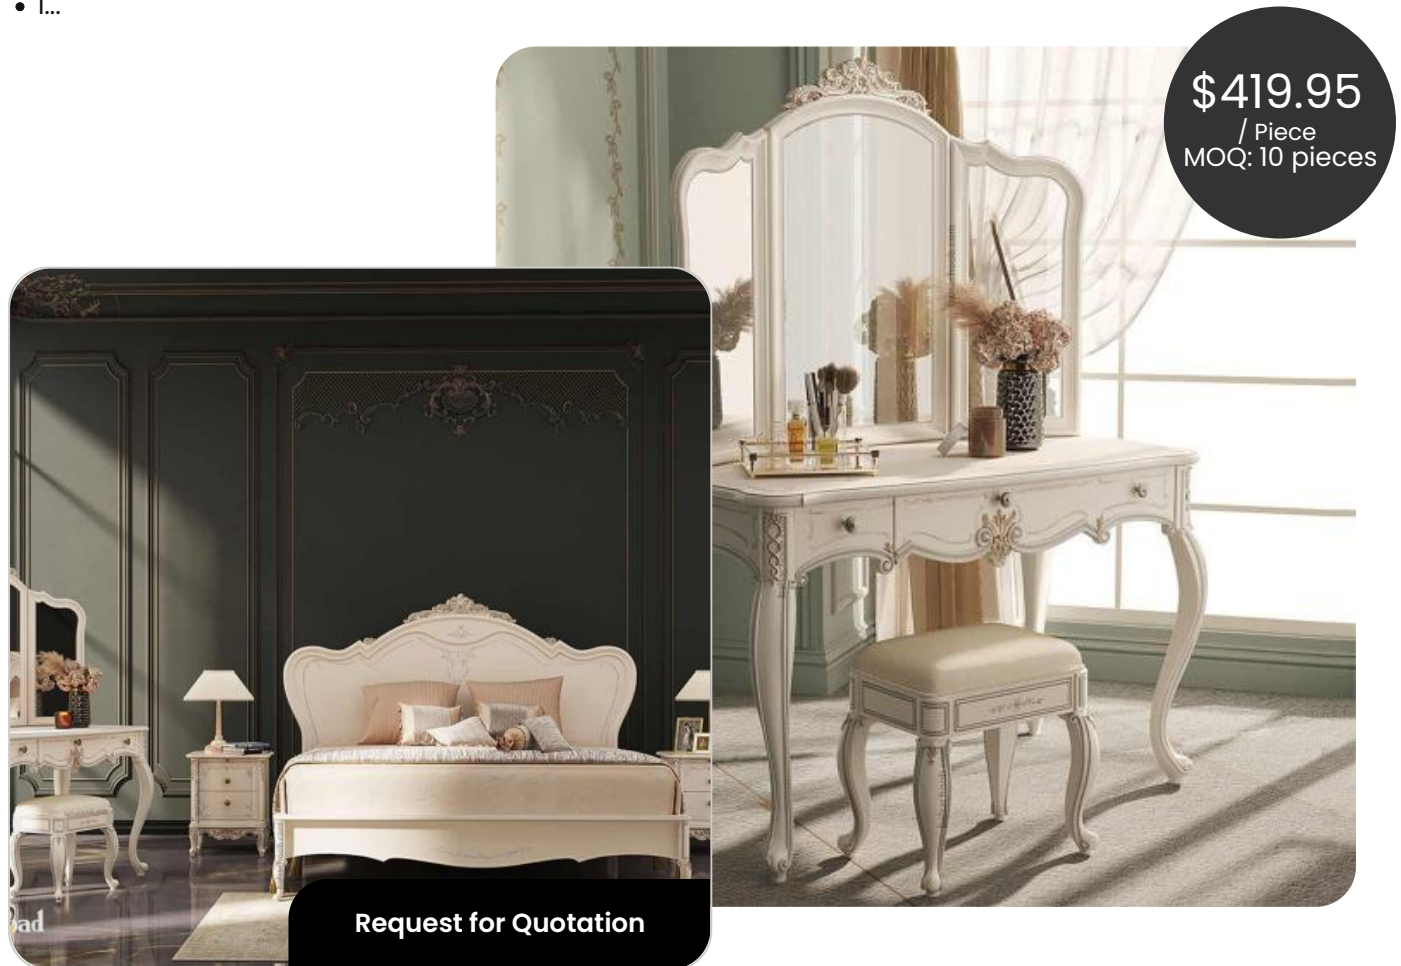

Categories : **Home Appliance & Household Goods - Furniture and Decoration**

Double Bed Set, Elegant Model For Export

- The Balsa Elegant Double Bed Set is a stunning masterpiece inspired by 19th-century European classical furniture.
- This bed set is meticulously crafted and hand-painted by Iranian artisans, creating a serene and spacious ambiance in your bedroom with its light color palette.
- I...