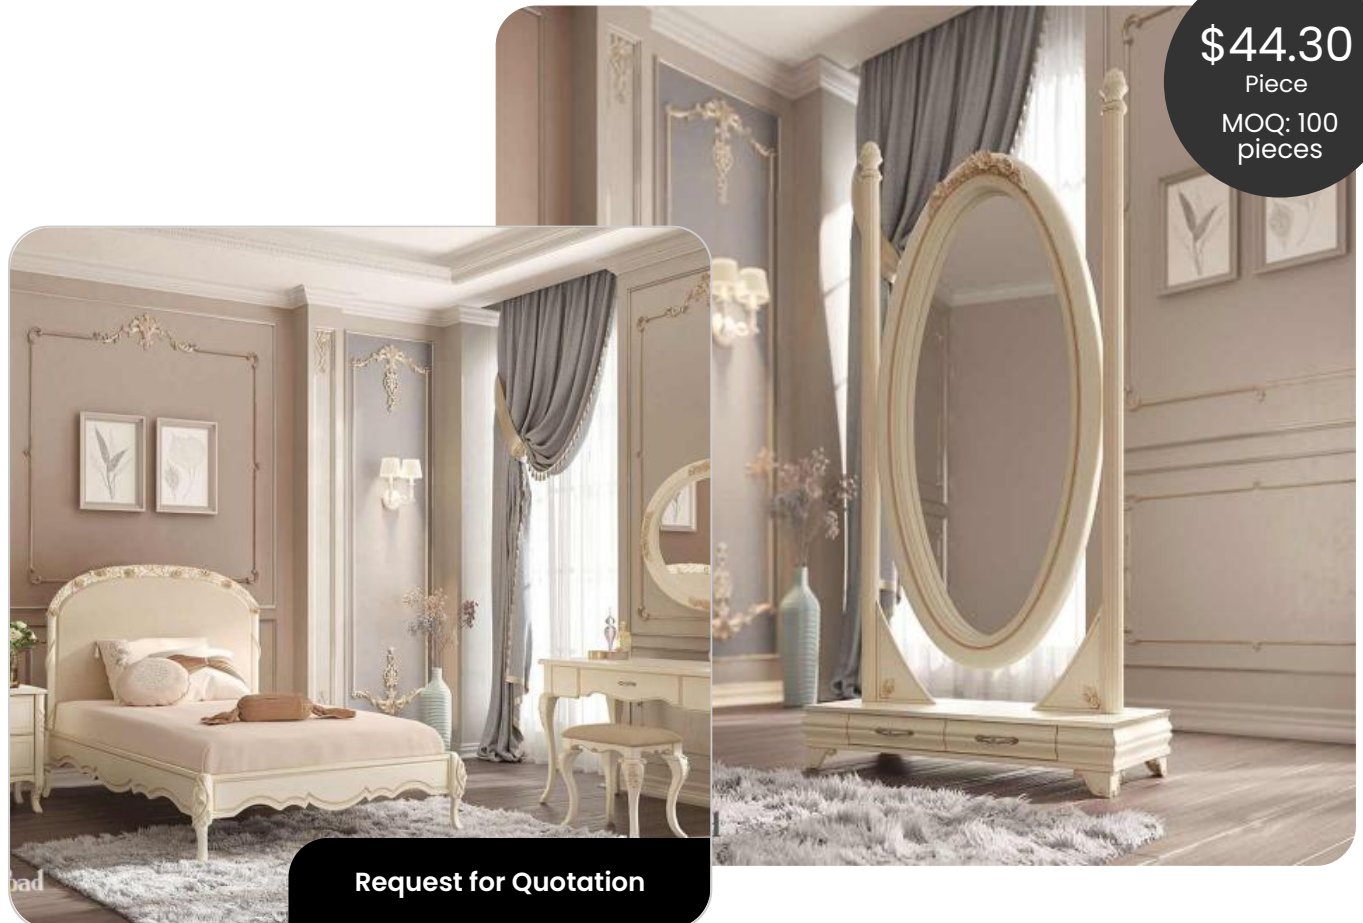

Single Bed Sets, Catherine Model service For Export in Good Price

- The Katherine Balsa Single Bed Service offers timeless elegance with its sleek and minimalist design.
- Crafted from high-quality balsa wood, it exudes both durability and sophistication.
- Its compact size makes it ideal for smaller bedrooms or guest rooms.
- The clean lin...